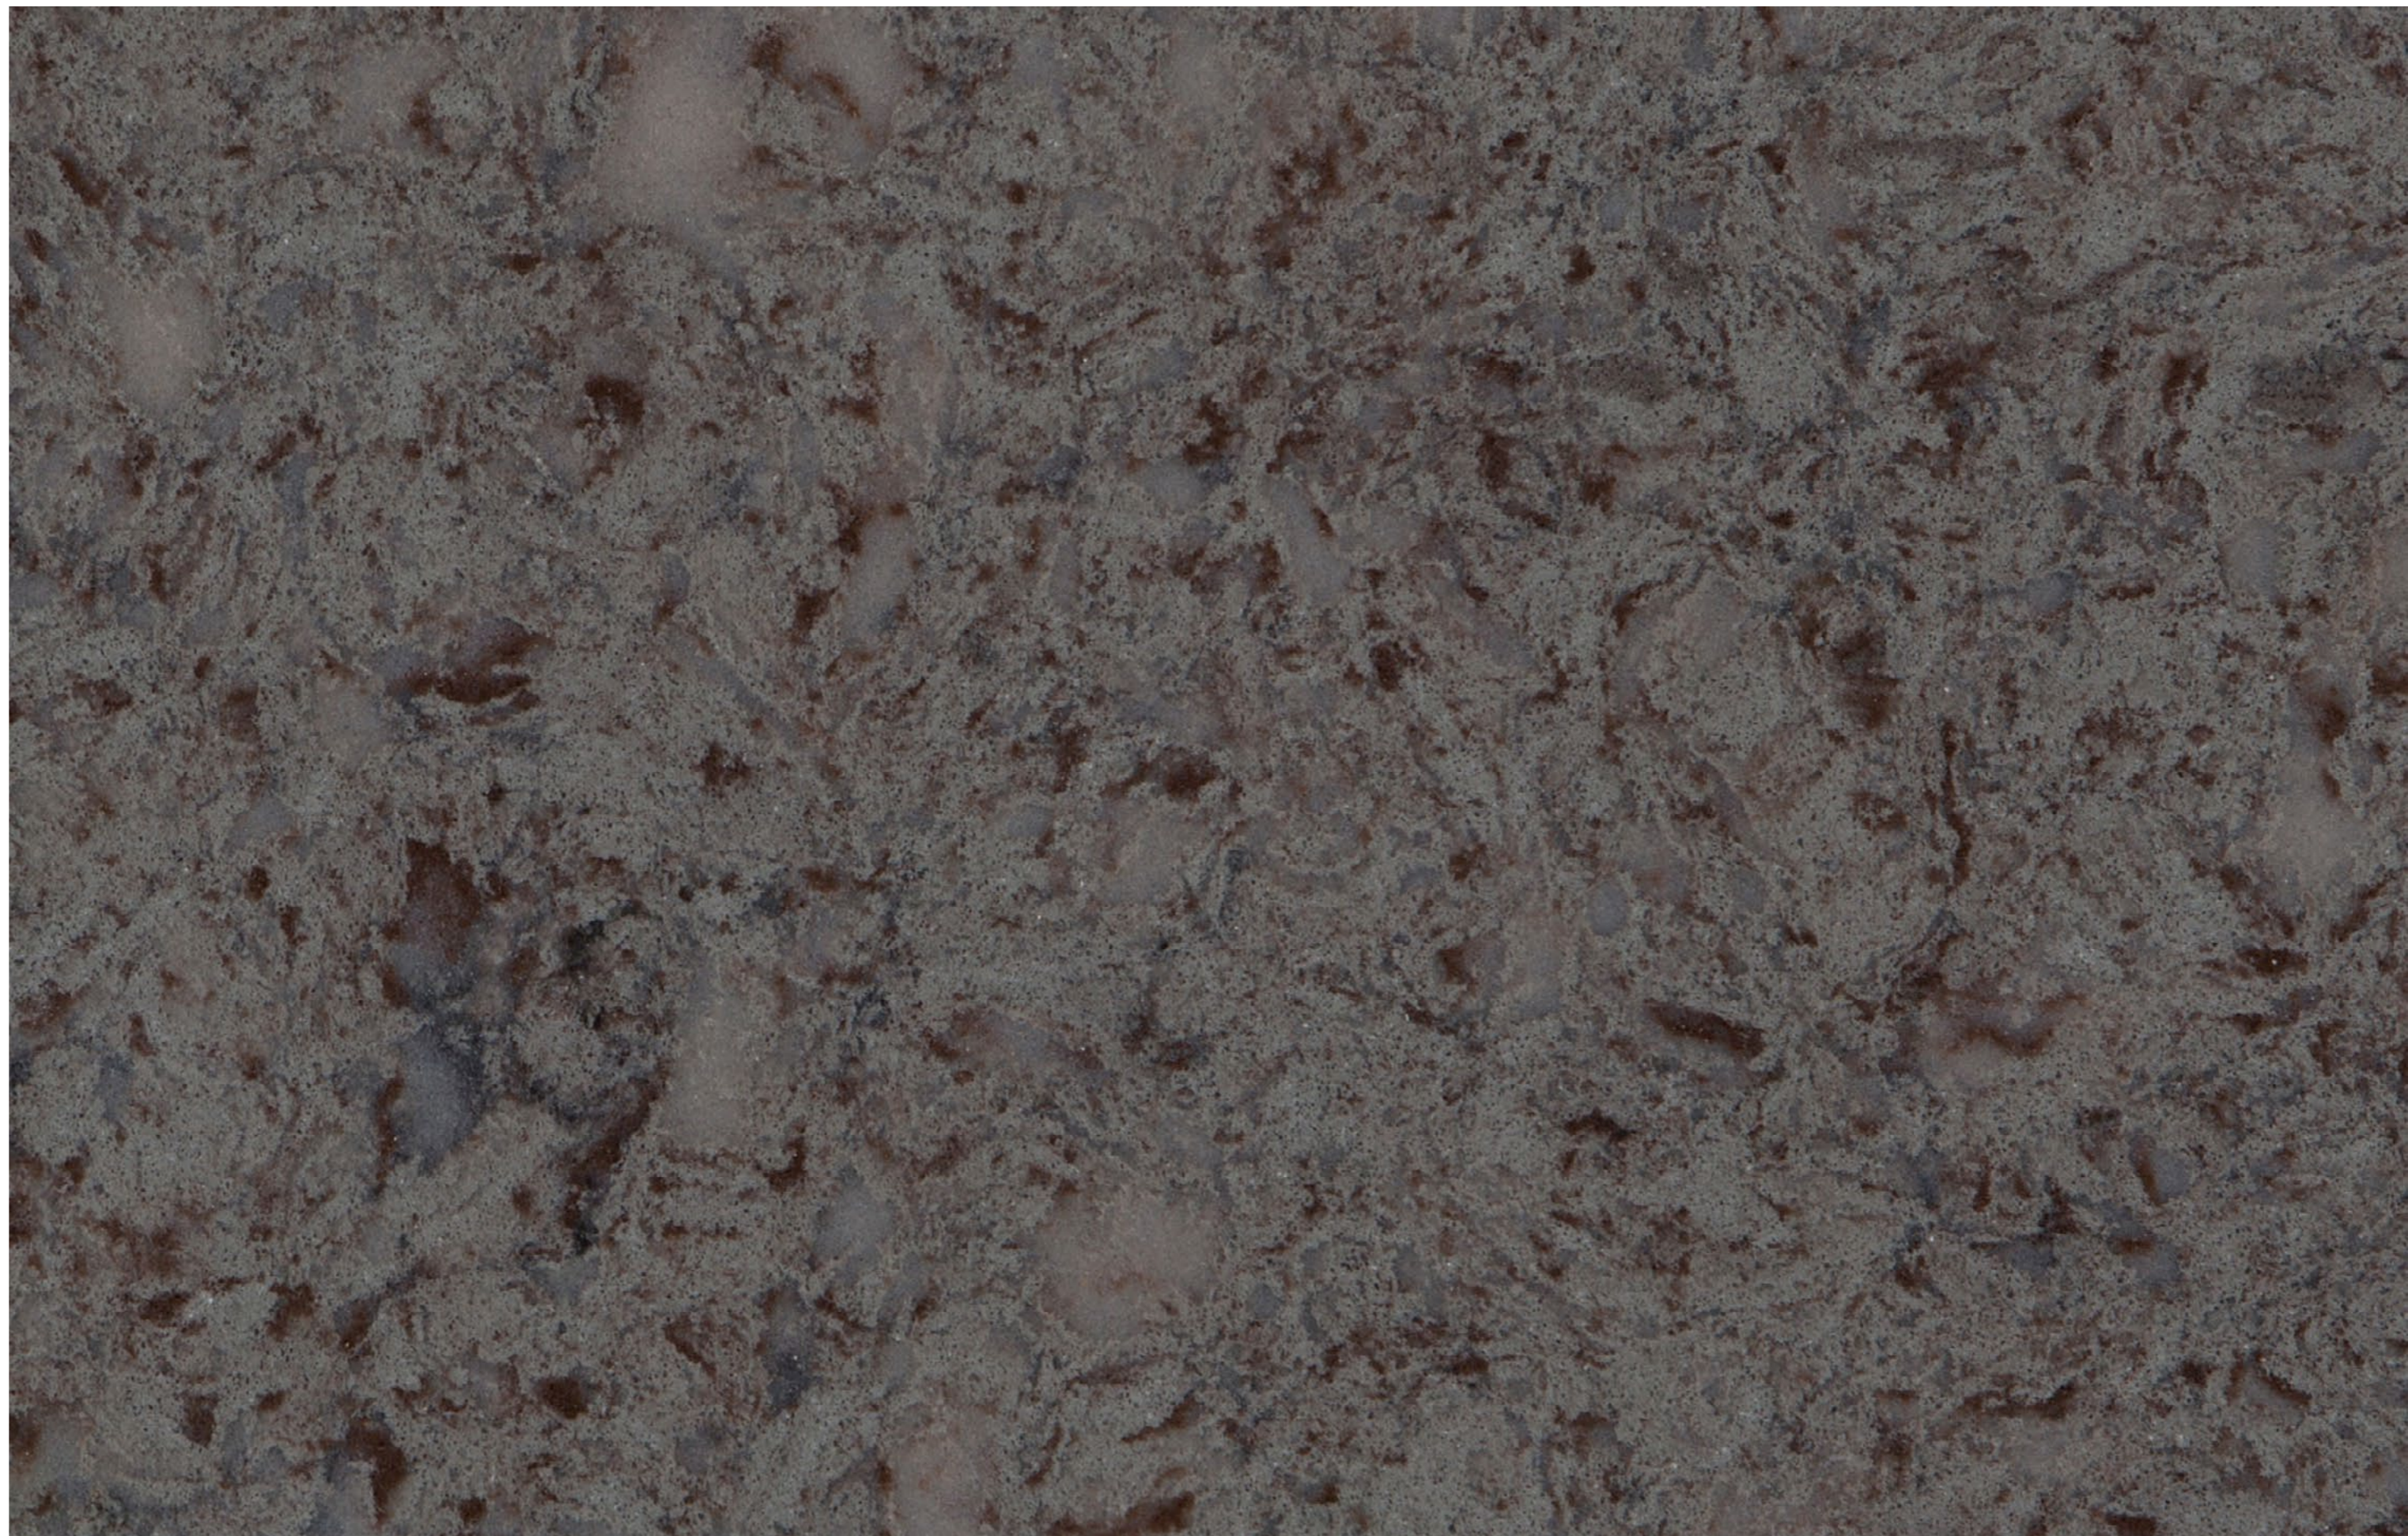

Hudson

The elegance of gray

Hudson, with a predominantly gray base and small brown veins, conveys elegance and simplicity, but without losing the naturalness and movement that characterize the series.

🕒 Up To 325cm x 159cm

Available Jumbo Polished