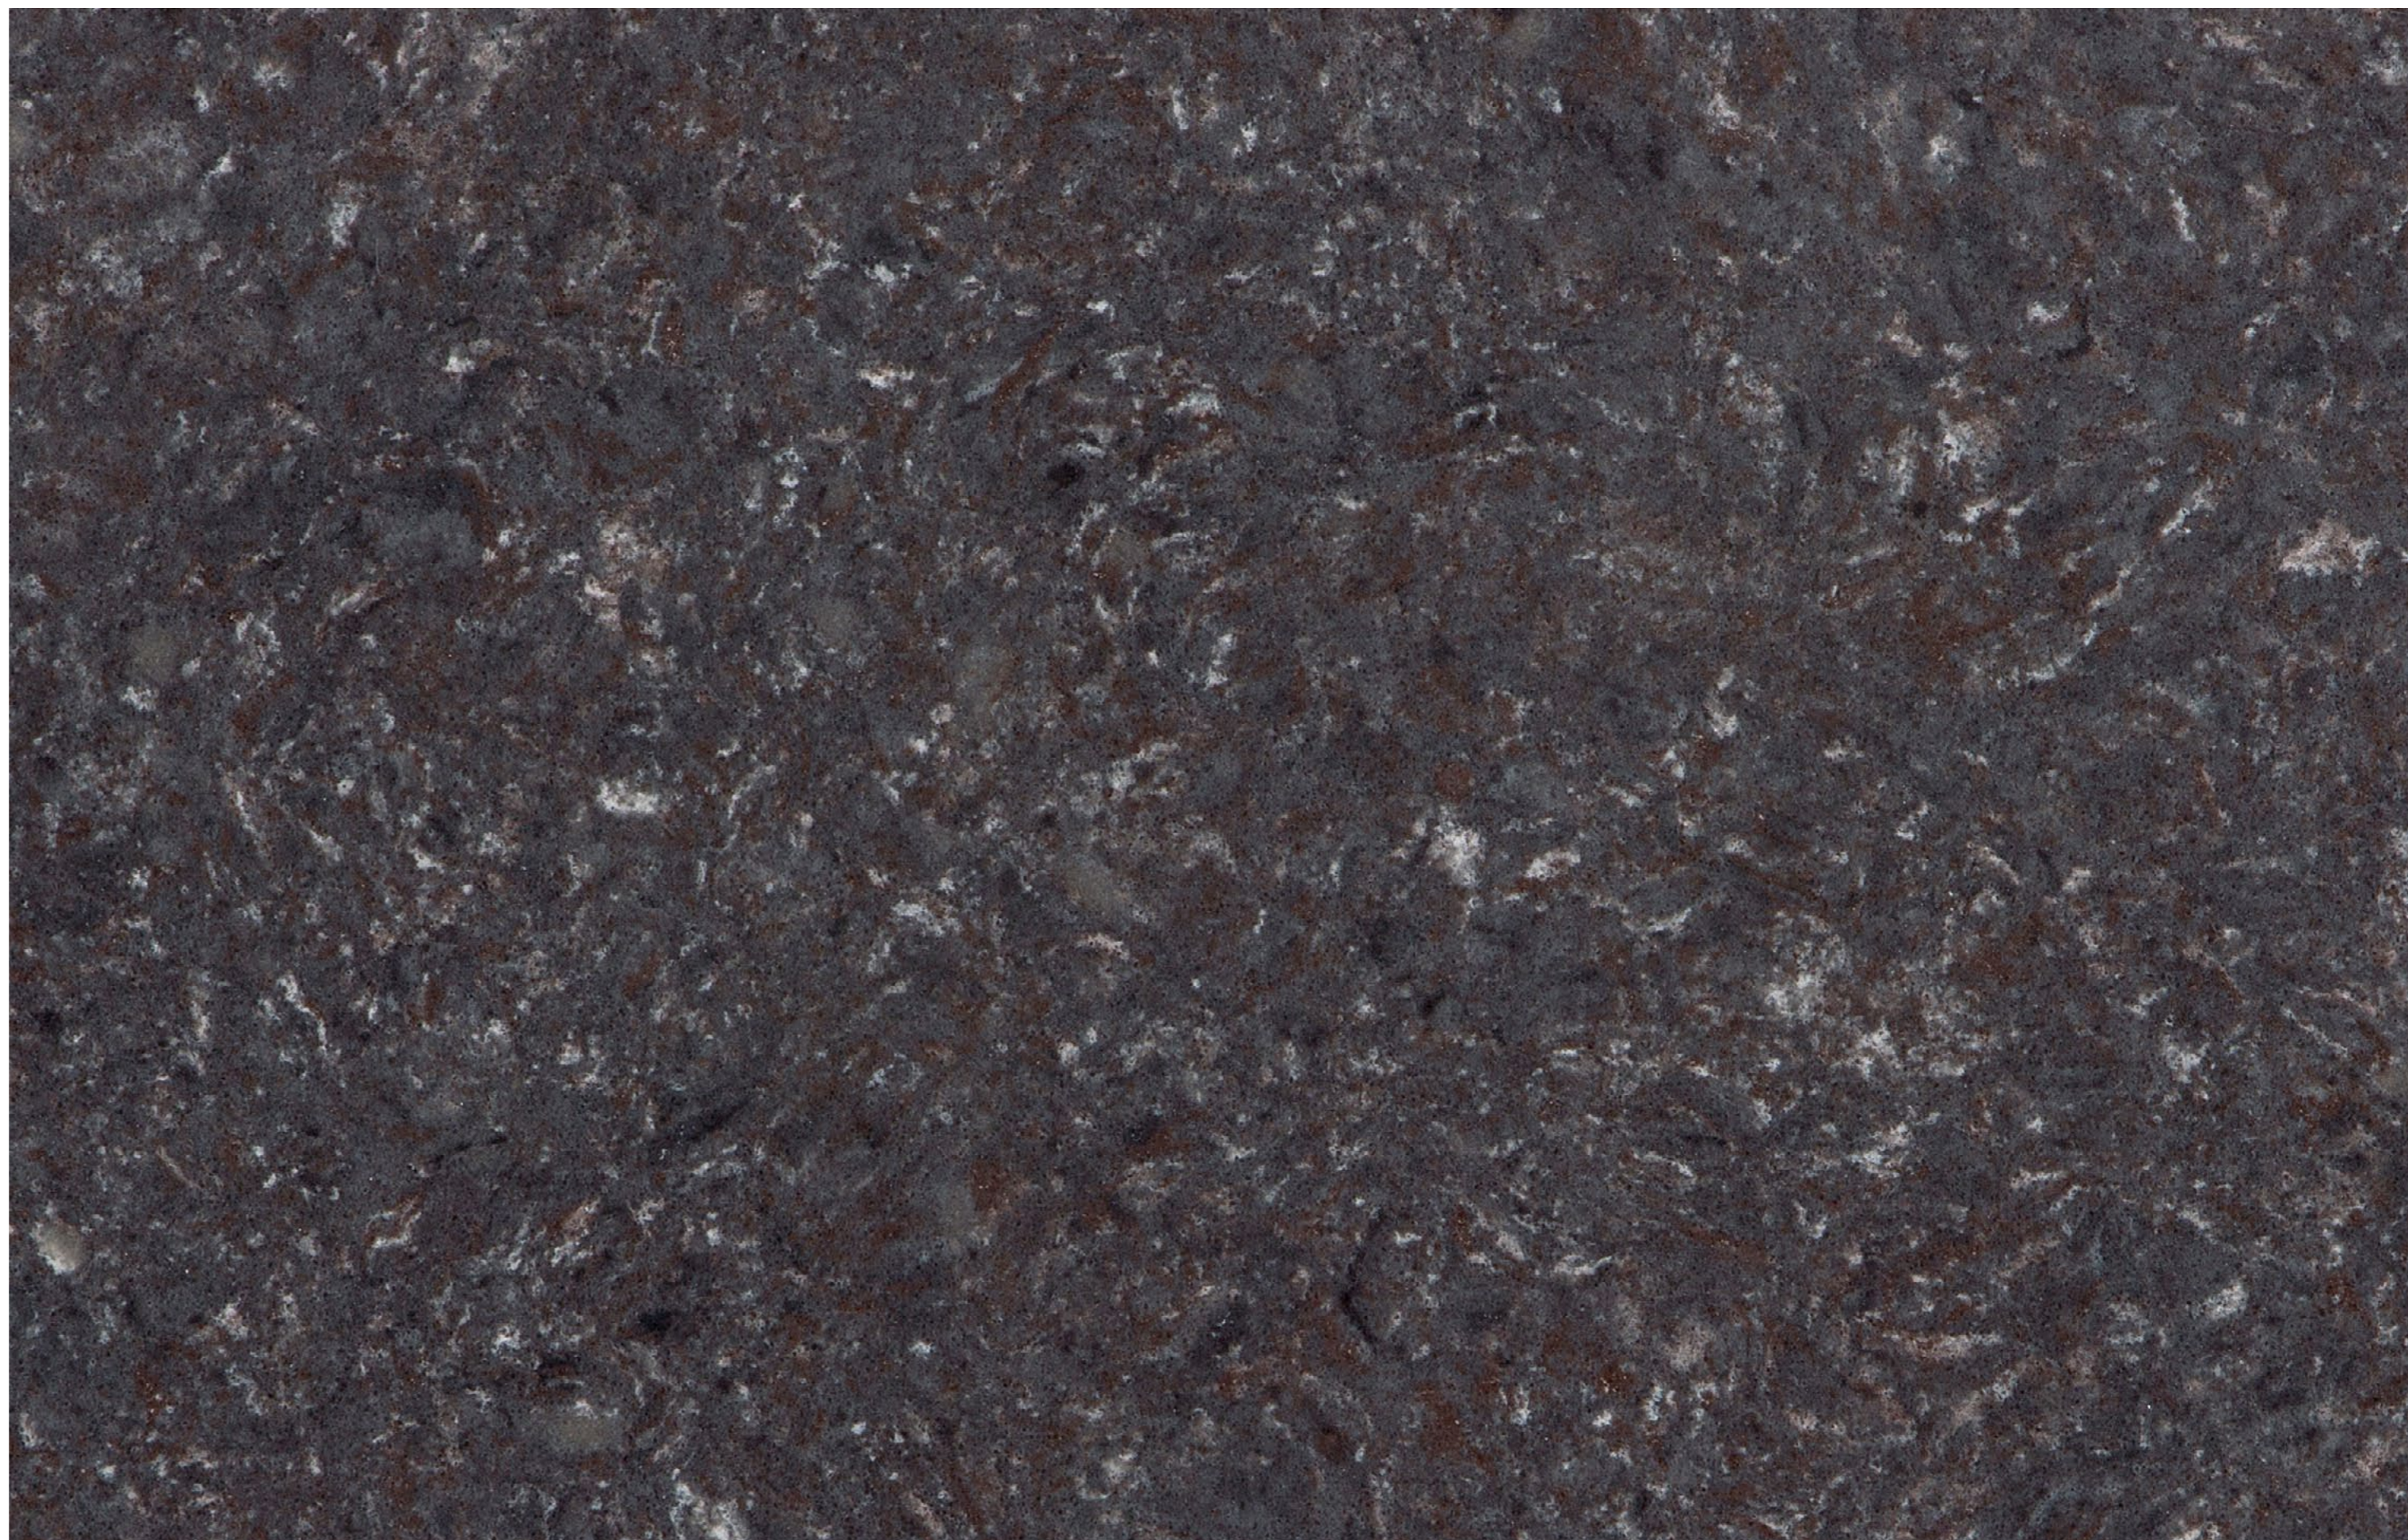

Atlantis

The depth of color

Atlantis is a deep ocean, with dark tones and small white veins across the surface that represent the movement and personality of a moving ocean and the properties of Silestone®.

↻ Up To 325cm x 159cm

Available ↘ Jumbo ✨ Polished